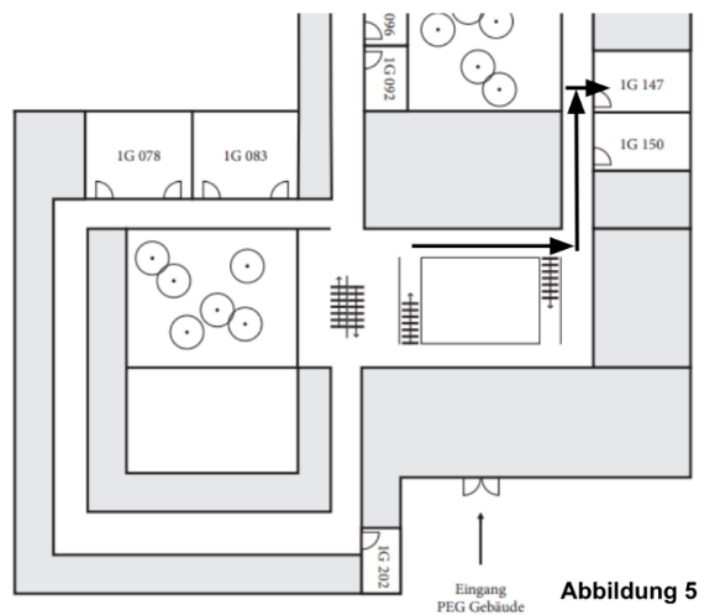

Von der Treppe ausgehend muss nach rechts abgelenkt werden, um zum Flur des Workshopraums zu gelangen (Abbildungen 2 und 3).

Der Workshopraum ist der zweite Raum auf der rechten Seite auf dem Flur und ist zusätzlich mit einem Hinweisschild ausgestattet (Abbildung 4).

How to find us.

The IKH workshop room is located on the 1st floor of the PEG building on the Westend Campus. The room number is 1G.147. Here is how to get to the room:

When entering the PEG- building, you first have to pass the entrance hall and the gatekeeper.

You will then find yourself in the atrium of the building.

On the left side there is a staircase leading to the second floor (Figure 1).

Starting from the staircase, it is needed to turn right in order to reach the hallway of the workshop room (Figures 2 and 3).

The workshop room is the second room on the right side in the hallway and is also equipped with a sign (Figure 4).

For further orientation, a map of the second floor is provided (Figure 5).

We wish you an effortless journey and a pleasant time!